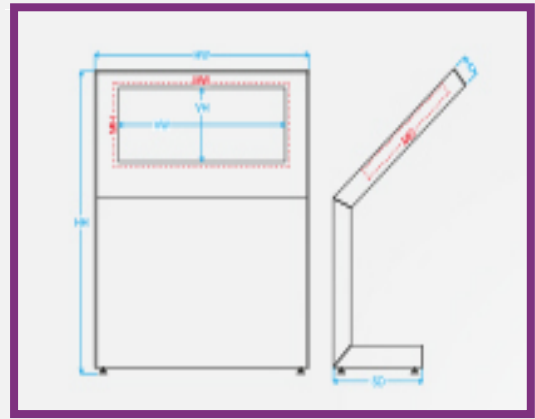

DESCRIPTION

Informations:

- High quality finishes
- Easy Acces for maintenance
- 4 mm Ceramic painted tempered glass
- Easy monitor-TV mounting
- Aluminium main chasis
- Standard display size: 32", 43", 49"
- On project display sizes: 40", 46", 47", 48"

- 32" : L 878 x H 1385 x P 620 mm
- 43" : L 1121 x H 1385 x P 757 mm
- 49" : L 1254 x H 1455 x P 832 mm

SPECIFICATION DU PRODUIT
 PRODUCT SPECIFICATION

DESSINS TECHNIQUE
 TECHNICAL DRAWINGS